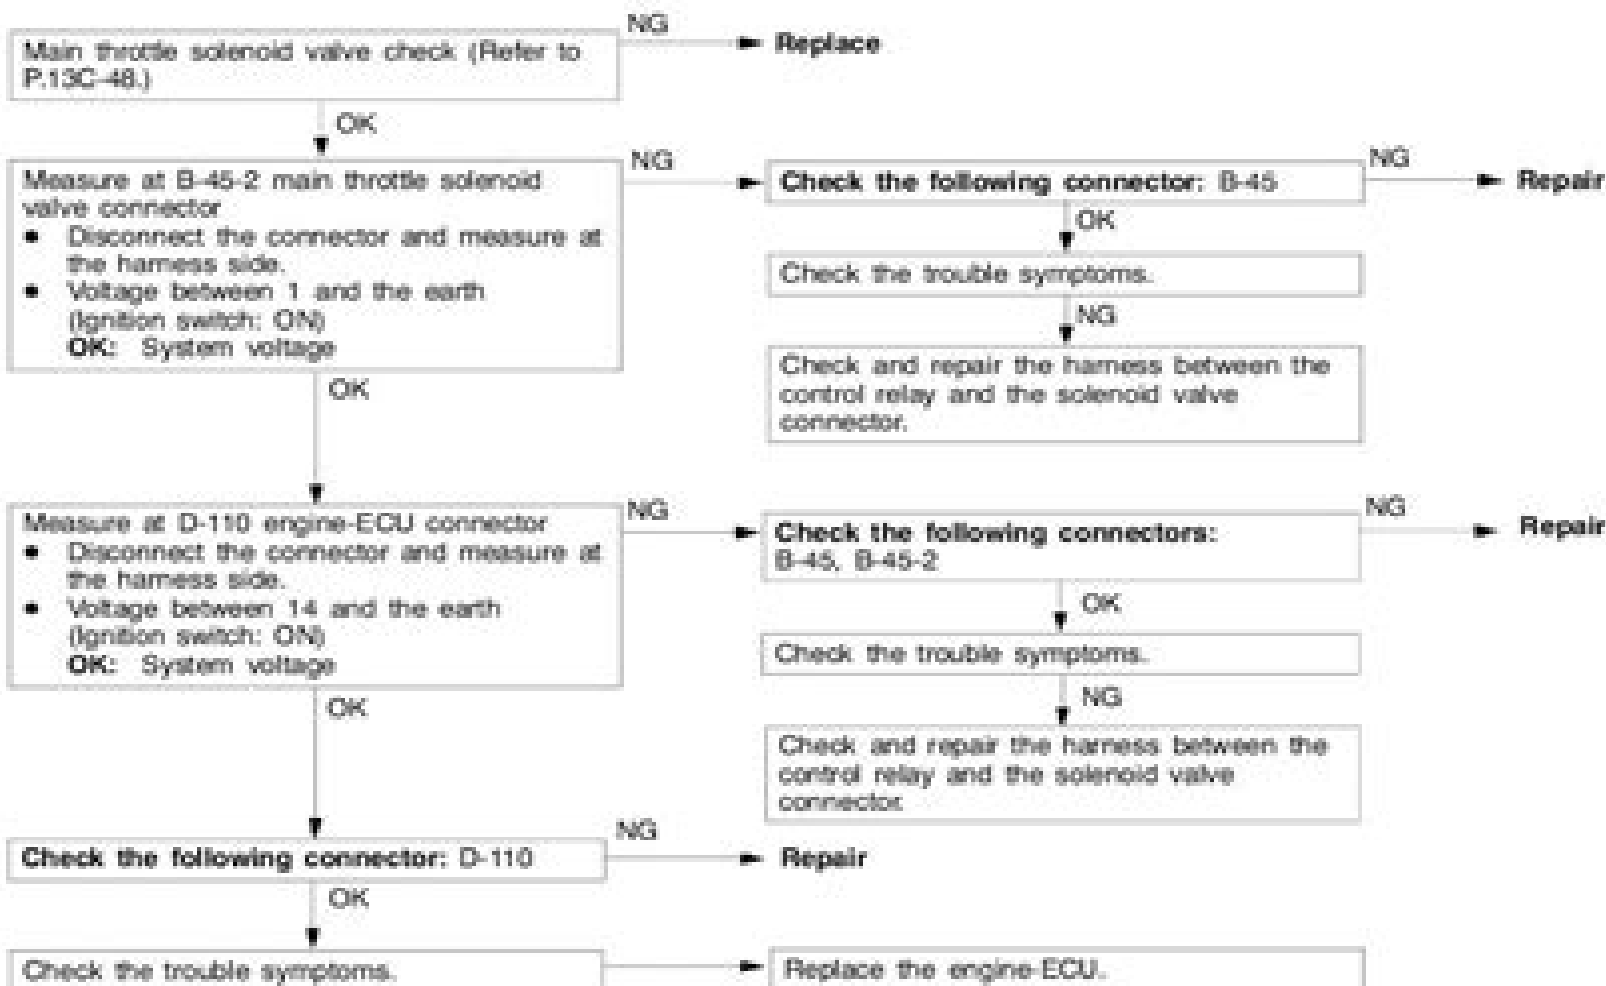

Code No. 41 Main throttle solenoid valve system

Probable cause

Range of Check

- Engine speed is 1600 r/min or higher and the acceleration opening degree is 60% or more.

Set Conditions

- Boost pressure is lower than barometric pressure + 30 kPa for two seconds.

Range of Check

- With the idling speed controlled, the engine warmed up, and no failure found

Set Conditions

- Boost pressure is higher than barometric pressure - 2.7 kPa for 3 seconds.

- Main throttle solenoid valve inoperative
- Main throttle solenoid valve open circuit, short circuit, or connector contact inoperative
- Engine-ECU inoperative